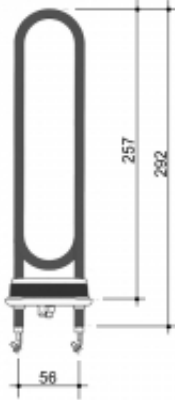

Link to the product: <https://www.4sauna.com/steam-generator-heater-heating-element-harvia-zg-365-5000w-hgx-15-p-36.html>

Harvia heating element ZG-365 (5000W)

Price with TAX	59.00 Euro
Price	59.00 Euro
Availability	Always on stock
Shipping time	24 hours
Producer code	ZG-365