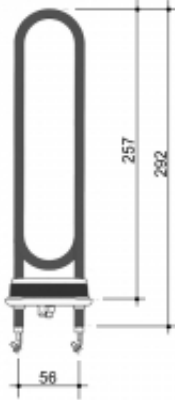

Link to the product: <https://www.4sauna.com/steam-generator-heater-heating-element-harvia-zg-365-5000w-hgx-15-p-36.html>

Harvia heating element ZG-365 (5000W)

Price with TAX	51.00 Euro
Price	51.00 Euro
Availability	Always on stock
Shipping time	24 hours
Producer code	ZG-365