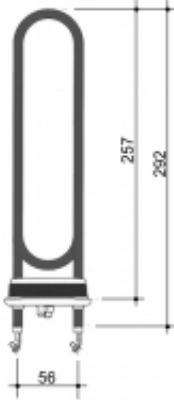

Link to the product: <https://www.4sauna.com/steam-generator-heater-element-zg-340-1900w-hgx-60-hgs-p-33.html>

ZG-340 1900W

Price with TAX	40.00 Euro
Price	40.00 Euro
Availability	Always on stock
Shipping time	24 hours

Product description

Heating element for:
Harvia HGX60
Harvia HGS60

We sell sauna heaters of only the highest quality, exclusively from European manufacturers. Our range does not include Chinese heaters with characteristic flattening at their bends. Manufacturers such as Backer OBR or Loyal belong to a group of heater manufacturers producing for Narvi, Helo, Tylo, Harvia. All offered heaters are available immediately. We have an interesting pricing offer for hotels, resorts, spas, and service providers!

This product has additional options:

Power (W): 1900
Feature: Water heating

Harvia Heater Models & Element Heating

Element Heating	Harvia Heater Models
ZSI-200	Alfa A30
ZSN-150	Delta D23(E, EE), D29(EE)
ZSN-160	Delta D29(EE), D36(E, EE)
ZSC-360	Unio HNK360(E,EE), Cilindro PC110E/EE/HEE
Y10-0016	The Wall SW45(E)
Y10-0015	The Wall SW60(E)
Y10-0014	The Wall SW80(E)
ZCU-830	The Wall SW90(E), The Wall Combi SW90(S/SA), Virta HL90, Virta Combi HL90S(A), Virta Pro HL160, Virta Pro Combi HL160SA, Modulo 160, 180
ZCU-823	The Wall Combi SW45S/SA, SW70S/SA, Virta HL70, Virta Combi HL70S(A), Virta Pro HL135, HL160, Virta Pro Combi HL135SA, HL160SA, Modulo 135, 160
ZSJ-100	Compact JM20(E), JM25(E)
ZSJ-110	Compact JM25(E), JM30(E)