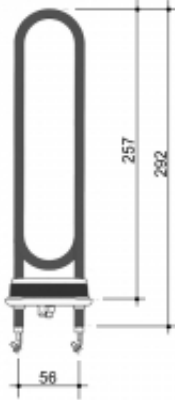

Link to the product: <https://www.4sauna.com/steam-generator-heater-element-zg-340-1900w-hgx-60-hgs-p-33.html>

Harvia heating element ZG-340 (1900W)

Price with TAX	49.00 Euro
Price	49.00 Euro
Availability	Always on stock
Shipping time	24 hours
Producer code	ZG-340