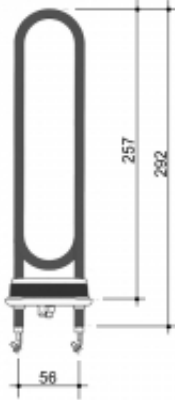

Link to the product: <https://www.4sauna.com/steam-generator-heater-element-zg-330-1500w-hgx-45-hgs-p-32.html>

Harvia heating element ZG-330 (1500W)

Price with TAX	49.00 Euro
Price	49.00 Euro
Availability	Always on stock
Shipping time	24 hours
Producer code	ZG-330