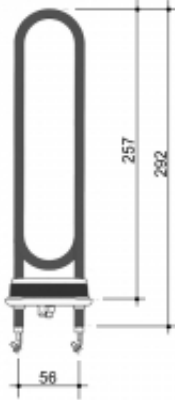

Link to the product: <https://www.4sauna.com/steam-generator-heater-element-harvia-zg-360-3600w-hgx-11-hgs-p-35.html>

Harvia heating element ZG-360 (3600W)

Price with TAX	50.00 Euro
Price	50.00 Euro
Availability	Always on stock
Shipping time	24 hours
Producer code	ZG-360