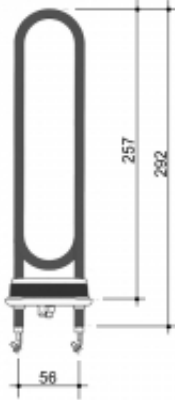

Link to the product: <https://www.4sauna.com/steam-generator-heater-element-harvia-zg-360-3600w-hgx-11-hgs-p-35.html>

Harvia heating element ZG-360 (3600W)

Price with TAX	75.00 Euro
Price	75.00 Euro
Availability	Always on stock
Shipping time	24 hours
Producer code	ZG-360