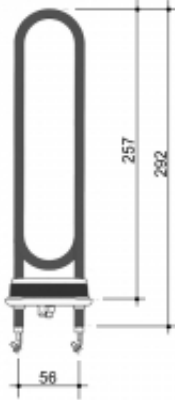

Link to the product: <https://www.4sauna.com/steam-generator-heater-element-harvia-zg-350-3000w-hgx-90-hgs-p-34.html>

Harvia heating element ZG-350 (3000W)

Price with TAX	49.00 Euro
Price	49.00 Euro
Availability	Always on stock
Shipping time	24 hours
Producer code	ZG-350

Product description

Heating element for:
Harvia HGX90
Harvia HGS90

We sell sauna heaters of only the highest quality, exclusively from European manufacturers. Our range does not include Chinese heaters with characteristic flattening at their bends. Manufacturers such as Backer OBR or Loyal belong to a group of heater manufacturers producing for Narvi, Helo, Tylo, Harvia. All offered heaters are available immediately. We have an interesting pricing offer for hotels, resorts, spas, and service providers!

This product has additional options:

Power (W): 3000
Feature: Water heating

Quality & Origin

This product belongs to the 4sauna "OEM Quality - Made in Poland" series. It is equipped with premium heating coils from world-class European suppliers (Backer/Selfa), ensuring maximum safety and durability in professional and home saunas.

Harvia Heater Models & Element Heating

Element Heating	Harvia Heater Models
ZSI-200	Alfa A30
ZSN-150	Delta D23(E, EE), D29(EE)
ZSN-160	Delta D29(EE), D36(E, EE)
ZSC-360	Unio HNK360(E,EE), Cilindro PC110E/EE/HEE