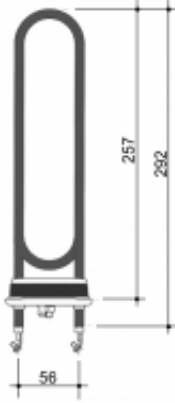

Link to the product: <https://www.4sauna.com/steam-generator-heater-element-harvia-zg-350-3000w-hgx-90-hgs-p-34.html>

Harvia heating element ZG-350 (3000W)

Price with TAX	49.00 Euro
Price	49.00 Euro
Availability	Always on stock
Shipping time	24 hours
Producer code	ZG-350