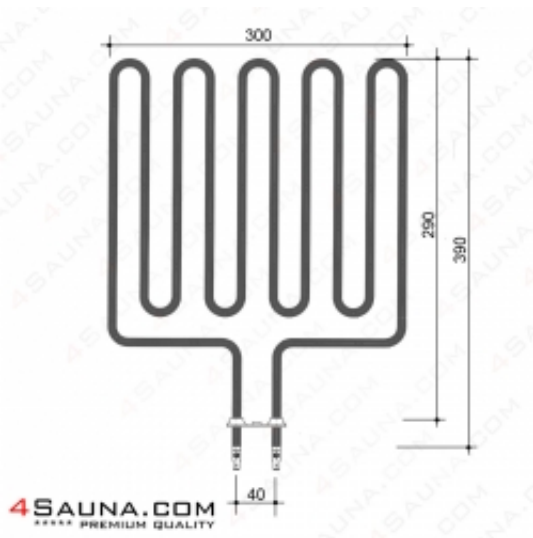

Link to the product: <https://www.4sauna.com/sauna-heating-element-zsl-316-harvia-2670w-club-k-12-p-20.html>

Harvia heating element ZSL-316 (2670W)

Price with TAX	52.00 Euro
Price	52.00 Euro
Availability	Always on stock
Shipping time	24 hours

Product description

Dimensions: 300 x 390 mm
Power: 2670W/230V
For sauna heaters:
K12 (Club)

This product has additional options:

Power (W): 2670
Feature: Air heating

Quality & Origin

This product belongs to the 4sauna "OEM Quality - Made in Poland" series. It is equipped with premium heating coils from world-class European suppliers (Backer/Selfa), ensuring maximum safety and durability in professional and home saunas.