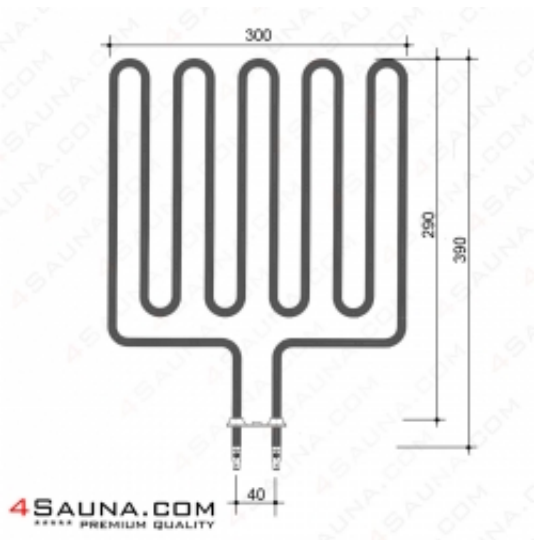

Link to the product: <https://www.4sauna.com/sauna-heating-element-zsl-316-harvia-2670w-club-k-12-p-20.html>

Harvia heating element ZSL-316 (2670W)

Price with TAX	52.00 Euro
Price	52.00 Euro
Availability	Always on stock
Shipping time	24 hours

Product description

Dimensions: 300 x 390 mm
Power: 2670W/230V
For sauna heaters:
K12 (Club)

This product has additional options:

Power (W): 2670
Feature: Air heating

Quality & Origin

This product belongs to the 4sauna "OEM Quality - Made in Poland" series. It is equipped with premium heating coils from world-class European suppliers (Backer/Selfa), ensuring maximum safety and durability in professional and home saunas.