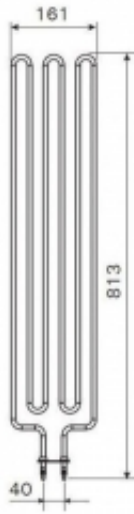

Link to the product: <https://www.4sauna.com/sauna-heating-element-harvia-zsc-360-3600w-p-205.html>

### Product description

Dimensions: 161 x 813 x 40 mm

Power: 3600W / 230V

For sauna heaters:

Cilindro PC110E, PC110EE, PC110HE, PC110HEE