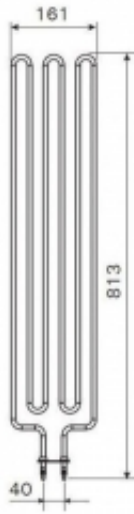

Link to the product: <https://www.4sauna.com/sauna-heating-element-harvia-zsc-360-3600w-p-205.html>

Harvia heating element ZSC-360 (3600W)

Price with TAX	64.90 Euro
Price	64.90 Euro
Availability	Always on stock
Shipping time	24 hours
Producer code	ZSC-360

Product description

Dimensions: 161 x 813 x 40 mm

Power: 3600W / 230V

For sauna heaters:

Cilindro PC110E, PC110EE, PC110HE, PC110HEE

This product has additional options:

Feature: Air heating

Power (W): 3600

Quality & Origin

This product belongs to the 4sauna "OEM Quality - Made in Poland" series. It is equipped with premium heating coils from world-class European suppliers (Backer/Selfa), ensuring maximum safety and durability in professional and home saunas.

Harvia Heater Models & Element Heating

Element Heating	Harvia Heater Models
ZSI-200	Alfa A30
ZSN-150	Delta D23(E, EE), D29(EE)
ZSN-160	Delta D29(EE), D36(E, EE)
ZSC-360	Unio HNK360(E,EE), Cilindro PC110E/EE/HEE
Y10-0016	The Wall SW45(E)
Y10-0015	The Wall SW60(E)
Y10-0014	The Wall SW80(E)
ZCU-830	The Wall SW90(E), The Wall Combi SW90(S/SA), Virta HL90, Virta Combi HL90S(A), Virta Pro HL160, Virta Pro Combi