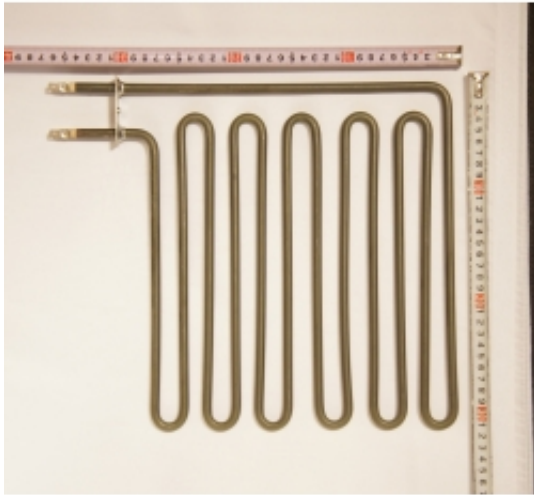

Link to the product:
<https://www.4sauna.com/sauna-heating-element-harvia-zsb-462-2750w-vega-pro-bc-135-bc-165-p-16.html>

Harvia heating element ZSB-462 (2750W)

Price with TAX	49.00 Euro
Price	49.00 Euro
Availability	Always on stock
Shipping time	24 hours
Producer code	ZSB-462

Product description

Dimensions: 298 x 309 mm
Power: 2750W/230V

For sauna heaters:
Vega PRO BC135, BC165

This product has additional options:

Power (W): 2670
Feature: Air heating

Quality & Origin

This product belongs to the 4sauna "OEM Quality - Made in Poland" series. It is equipped with premium heating coils from world-class European suppliers (Backer/Selfa), ensuring maximum safety and durability in professional and home saunas.

Harvia Heater Models & Element Heating

Element Heating	Harvia Heater Models
ZSI-200	Alfa A30
ZSN-150	Delta D23(E, EE), D29(EE)
ZSN-160	Delta D29(EE), D36(E, EE)
ZSC-360	Unio HNK360(E,EE), Cilindro PC110E/EE/HEE
Y10-0016	The Wall SW45(E)
Y10-0015	The Wall SW60(E)
Y10-0014	The Wall SW80(E)
ZCU-830	The Wall SW90(E), The Wall Combi SW90(S/SA), Virta HL90, Virta Combi HL90S(A), Virta Pro HL160, Virta Pro Combi HL160SA, Modulo 160, 180
ZCU-823	The Wall Combi SW45S/SA, SW70S/SA, Virta HL70, Virta Combi