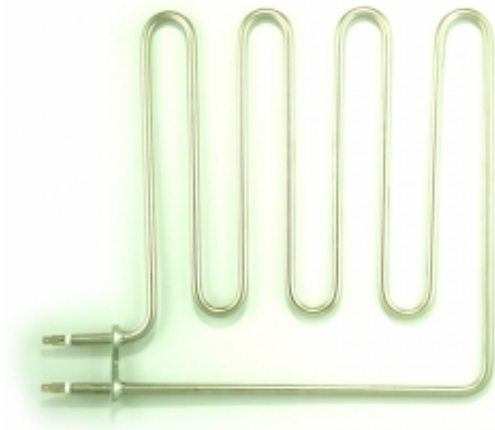

Link to the product: <https://www.4sauna.com/sauna-heating-element-harvia-zsb-461-1750w-bc-105-135-p-39.html>

Harvia heating element ZSB-461 (1750W)

Price with TAX	37.00 Euro
Price	37.00 Euro
Availability	Always on stock
Shipping time	24 hours
Producer code	ZSB-461

Product description

Dimensions: 298 x 309 mm
Power: 1750W/230V
For sauna heaters:
BC105, BC135

This product has additional options:

Power (W): 1750
Feature: Air heating

Quality & Origin

This product belongs to the 4sauna "OEM Quality - Made in Poland" series. It is equipped with premium heating coils from world-class European suppliers (Backer/Selfa), ensuring maximum safety and durability in professional and home saunas.