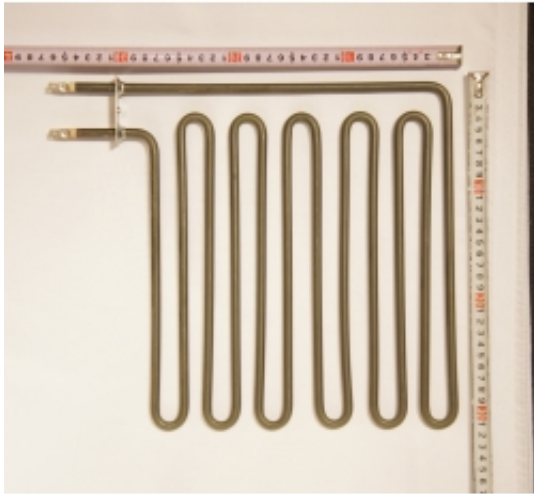

Link to the product: <https://www.4sauna.com/sauna-heating-element-harvia-zsb-229-3000w-p-7.html>

Harvia heating element ZSB-229 (3000W)

Price with TAX	30.00 Euro
Price	30.00 Euro
Availability	Always on stock
Shipping time	24 hours
Producer code	ZSB-229

Product description

Dimensions: 298 x 309 mm
Power: 3000W/230V
For sauna heaters:
Vega BC90/E

This product has additional options:

Power (W): 3000
Feature: Air heating

Quality & Origin

This product belongs to the 4sauna "OEM Quality - Made in Poland" series. It is equipped with premium heating coils from world-class European suppliers (Backer/Selfa), ensuring maximum safety and durability in professional and home saunas.

Harvia Heater Models & Element Heating

Element Heating	Harvia Heater Models
ZSI-200	Alfa A30
ZSN-150	Delta D23(E, EE), D29(EE)
ZSN-160	Delta D29(EE), D36(E, EE)
ZSC-360	Unio HNK360(E,EE), Cilindro PC110E/EE/HEE
Y10-0016	The Wall SW45(E)
Y10-0015	The Wall SW60(E)
Y10-0014	The Wall SW80(E)
ZCU-830	The Wall SW90(E), The Wall Combi SW90(S/SA), Virta HL90, Virta Combi HL90S(A), Virta Pro HL160, Virta Pro Combi HL160SA, Modulo 160, 180
ZCU-823	The Wall Combi SW45S/SA, SW70S/SA, Virta HL70, Virta Combi HL70S(A), Virta Pro HL135, HL160, Virta Pro Combi HL135SA, HL160SA, Modulo 135, 160