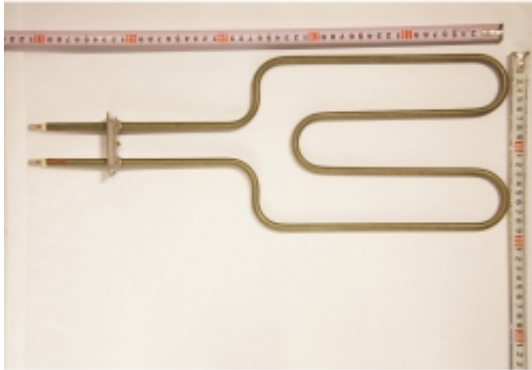

Link to the product: <https://www.4sauna.com/sauna-heating-element-harvia-zsa-420-250w-l-33-av-2-6-p-41.html>

Harvia heating element ZSA-420 (250W)

Price with TAX	45.00 Euro
Price	45.00 Euro
Availability	Always on stock
Shipping time	24 hours
Producer code	ZSA-420

Product description

Dimensions: 185 x 505 mm
Power: 250W/230V
For sauna heaters:
L33, AV2-6

This product has additional options:

Power (W): 250
Feature: Air heating

Quality & Origin

This product belongs to the 4sauna "OEM Quality - Made in Poland" series. It is equipped with premium heating coils from world-class European suppliers (Backer/Selfa), ensuring maximum safety and durability in professional and home saunas.

Harvia Heater Models & Element Heating

Element Heating	Harvia Heater Models
ZSI-200	Alfa A30
ZSN-150	Delta D23(E, EE), D29(EE)
ZSN-160	Delta D29(EE), D36(E, EE)
ZSC-360	Unio HNK360(E,EE), Cilindro PC110E/EE/HEE
Y10-0016	The Wall SW45(E)
Y10-0015	The Wall SW60(E)
Y10-0014	The Wall SW80(E)
ZCU-830	The Wall SW90(E), The Wall Combi SW90(S/SA), Virta HL90, Virta Combi HL90S(A), Virta Pro HL160, Virta Pro Combi