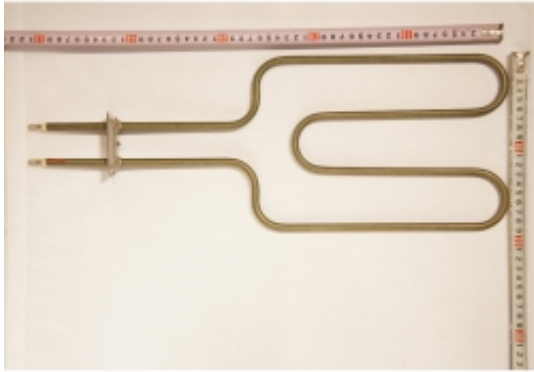

Link to the product: <https://www.4sauna.com/sauna-heating-element-harvia-zsa-420-250w-l-33-av-2-6-p-41.html>

Harvia heating element ZSA-420 (250W)

Price with TAX	45.00 Euro
Price	45.00 Euro
Availability	Always on stock
Shipping time	24 hours
Producer code	ZSA-420

Product description

Dimensions: 185 x 505 mm
Power: 250W/230V
For sauna heaters:
L33, AV2-6

This product has additional options:

Feature: Air heating
Power (W): 250

Quality & Origin

This product belongs to the 4sauna "OEM Quality - Made in Poland" series. It is equipped with premium heating coils from world-class European suppliers (Backer/Selfa), ensuring maximum safety and durability in professional and home saunas.

Harvia Heater Models & Element Heating

Element Heating	Harvia Heater Models
ZSI-200	Alfa A30
ZSN-150	Delta D23(E, EE), D29(EE)
ZSN-160	Delta D29(EE), D36(E, EE)
ZSC-360	Unio HNK360(E,EE), Cilindro PC110E/EE/HEE
Y10-0016	The Wall SW45(E)
Y10-0015	The Wall SW60(E)
Y10-0014	The Wall SW80(E)
ZCU-830	The Wall SW90(E), The Wall Combi SW90(S/SA), Virta HL90, Virta Combi HL90S(A), Virta Pro HL160, Virta Pro Combi