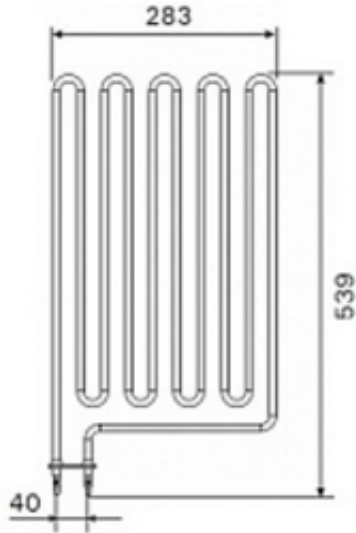

Link to the product:
<https://www.4sauna.com/sauna-heating-element-harvia-zcu-836-3600w-virta-combi-hl90-hl90s-hl90sa-hl135-steel-modulo-180-p-210.html>

Harvia heating element ZCU-836 (3600W)

Price with TAX	59.00 Euro
Price	59.00 Euro
Availability	Always on stock
Shipping time	24 hours
Producer code	ZCU-836

Product description

Dimensions: 283 x 539 mm

Power: 3600W / 230V

For sauna heaters:

Virta HL110, Virta Combi HL110S(A), Virta Pro HL220, Virta Pro Combi HL220SA

This product has additional options:

Power (W): 3600

Feature: Air heating

Quality & Origin

This product belongs to the 4sauna "OEM Quality - Made in Poland" series. It is equipped with premium heating coils from world-class European suppliers (Backer/Selfa), ensuring maximum safety and durability in professional and home saunas.

Harvia Heater Models & Element Heating

Element Heating	Harvia Heater Models
ZSI-200	Alfa A30
ZSN-150	Delta D23(E, EE), D29(EE)
ZSN-160	Delta D29(EE), D36(E, EE)
ZSC-360	Unio HNK360(E,EE), Cilindro PC110E/EE/HEE
Y10-0016	The Wall SW45(E)
Y10-0015	The Wall SW60(E)
Y10-0014	The Wall SW80(E)
ZCU-830	The Wall SW90(E), The Wall Combi SW90(S/SA), Virta HL90, Virta Combi HL90S(A), Virta Pro HL160, Virta Pro Combi HL160SA, Modulo 160, 180
ZCU-823	The Wall Combi SW45S/SA, SW70S/SA, Virta HL70, Virta Combi