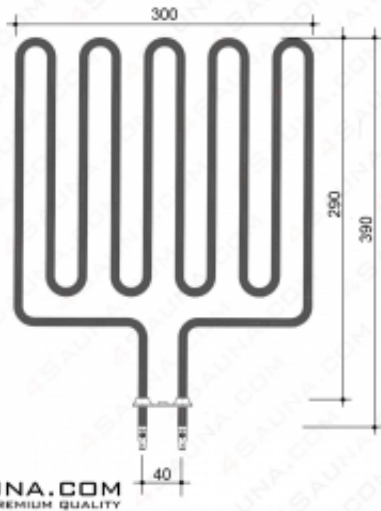

Link to the product:  
<https://www.4sauna.com/heating-element-for-sauna-harvia-zsk-710-2670w-kip-kip80-kip80e-topclass-kv80-kv80e-topclass-combi-p-1.html>

### Product description

Dimensions: 300 x 390 mm  
 Power: 2670W / 230V  
 For sauna heaters:  
 KIP KIP80, KIP80E,  
 Topclass KV80, KV80E,  
 Topclass Combi KV80SE, KV80SEA  
 Sound M80, M80E  
 Moderna V80, V80E  
 Classic Electro CS80