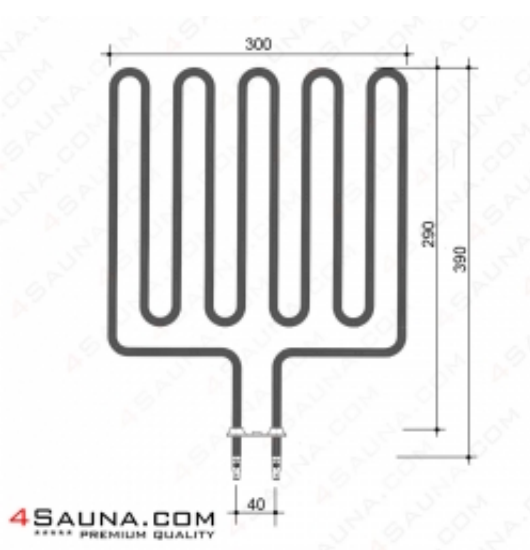

Link to the product:

<https://www.4sauna.com/heating-element-for-sauna-harvia-zsk-710-2670w-kip-kip80-kip80e-topclass-kv80-kv80e-topclass-combi-p-1.html>

Harvia heating element ZSK-710 2670W

Price with TAX	28.00 Euro
Price	28.00 Euro
Availability	Always on stock
Shipping time	24 hours

Product description

Dimensions: 300 x 390 mm

Power: 2670W / 230V

For sauna heaters:

KIP KIP80, KIP80E,

Topclass KV80, KV80E,

Topclass Combi KV80SE, KV80SEA

Sound M80, M80E

Moderna V80, V80E

Classic Electro CS80

This product has additional options:

Power (W): 2670

Feature: Air heating

Quality & Origin

This product belongs to the 4sauna "OEM Quality - Made in Poland" series. It is equipped with premium heating coils from world-class European suppliers (Backer/Selfa), ensuring maximum safety and durability in professional and home saunas.