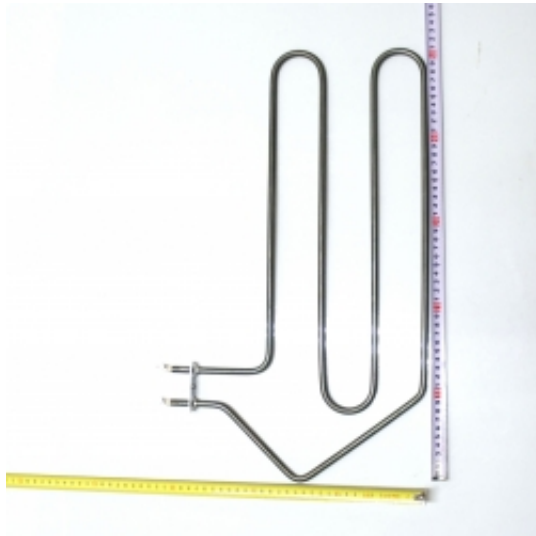

Link to the product: <https://www.4sauna.com/heating-element-for-sauna-harvia-zsf-20-1333w-af-4-p-5.html>

Harvia heating element ZSF-20 (1333W)

Price with TAX	33.00 Euro
Price	33.00 Euro
Availability	Always on stock
Shipping time	24 hours

Product description

Dimensions: 520 x 276 mm
Power: 1333W/230V
For sauna heaters:
AF4

This product has additional options:

Power (W): 1333
Feature: Air heating

Quality & Origin

This product belongs to the 4sauna "OEM Quality - Made in Poland" series. It is equipped with premium heating coils from world-class European suppliers (Backer/Selfa), ensuring maximum safety and durability in professional and home saunas.

Harvia Heater Models & Element Heating

Element Heating	Harvia Heater Models
ZSI-200	Alfa A30
ZSN-150	Delta D23(E, EE), D29(EE)
ZSN-160	Delta D29(EE), D36(E, EE)
ZSC-360	Unio HNK360(E,EE), Cilindro PC110E/EE/HEE
Y10-0016	The Wall SW45(E)
Y10-0015	The Wall SW60(E)
Y10-0014	The Wall SW80(E)
ZCU-830	The Wall SW90(E), The Wall Combi SW90(S/SA), Virta HL90, Virta Combi HL90S(A), Virta Pro HL160, Virta Pro Combi HL160SA, Modulo 160, 180
ZCU-823	The Wall Combi SW45S/SA, SW70S/SA, Virta HL70, Virta Combi HL70S(A), Virta Pro HL135, HL160, Virta Pro Combi HL135SA, HL160SA, Modulo 135, 160