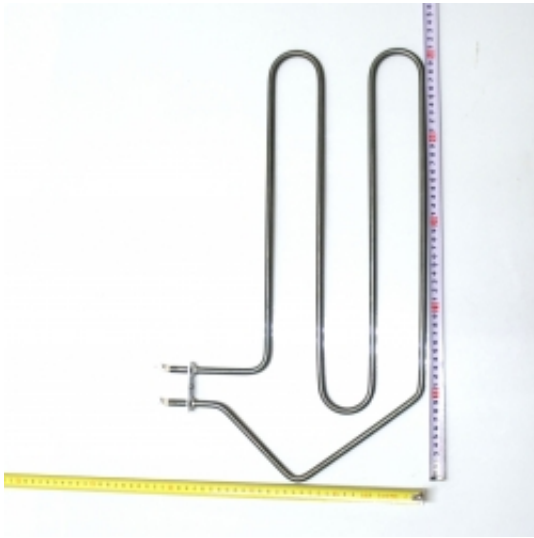

Link to the product: <https://www.4sauna.com/heating-element-for-sauna-harvia-zsf-20-1333w-af-4-p-5.html>

### Product description

Dimensions: 520 x 276 mm  
Power: 1333W/230V  
For sauna heaters:  
AF4